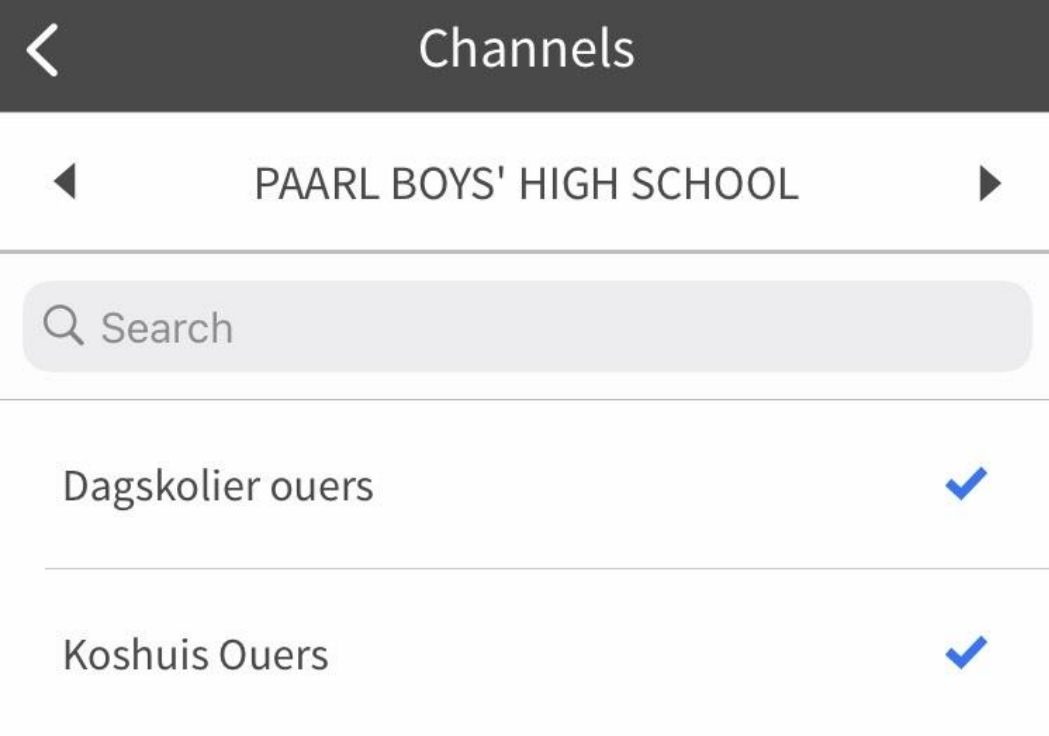

1. **11. Klik op die “settings” wiewietjie regs bo / Click on “settings” in the top right hand corner.**
2. **12. Kies “customize channels” tweede van bo af / Select “customize channels” second from the top.**
3. **13. “Scroll” regs bo met pyltjie tot by Paarl Boys’ High School en klik op “parent”. Maak seker die blou regmerkies verskyn langs “parent”.
   / Scroll down to Paarl Boys’ High and click on parent. Make sure a blue tick appears next to parent.**
4. **14. Kies dan tussen Dagskolier of Koshuis en klik dan links onder op “subscribe all.” / Click on “subscribe all”.**