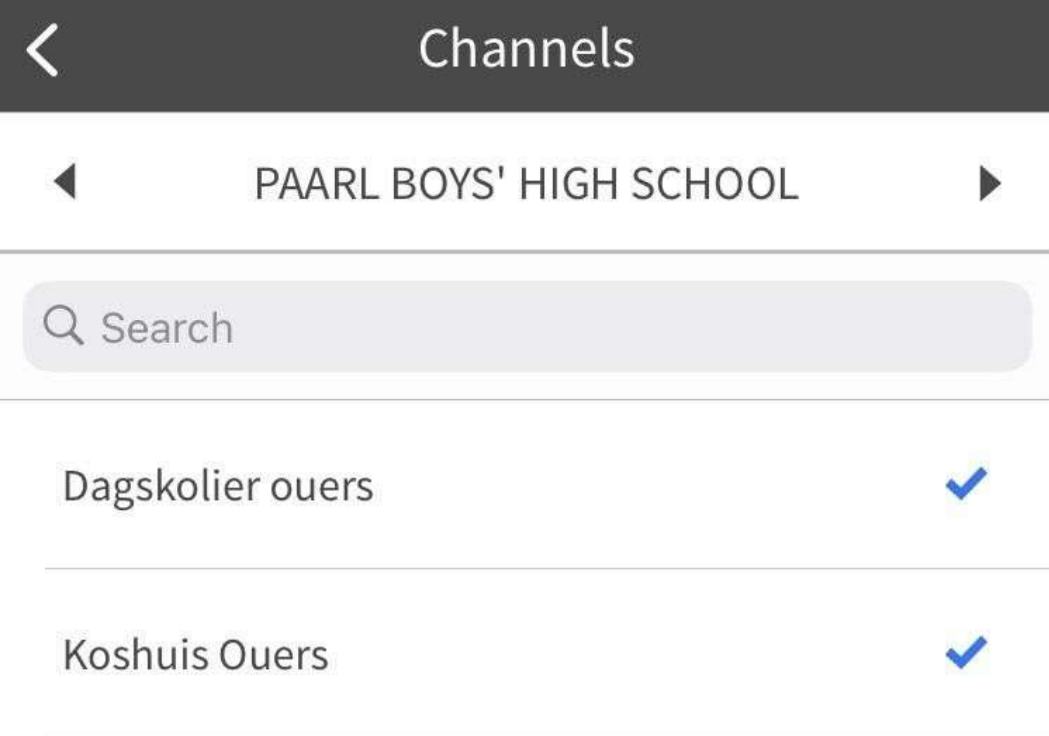

1. **11. Klik op die “settings” wiewletjie regs bo / Click on “settings” in the top right hand corner.**
2. **12. Kies “customize channels” tweede van bo af / Select “customize channels” second from the top.**
3. **13. “Scroll” regs bo met pyltjie tot by Paarl Boys’ High School en klik op “parent”. Maak seker die blou regmerkje verskyn langs “parent”.
   / Scroll down to Paarl Boys’ High and click on parent. Make sure a blue tick appears next to parent.**
4. **14. Kies dan tussen Dagskolier of Koshuis en klik dan links onder op “subscribe all.” / Click on “subscribe all”.**
5. **15. Om d6 op u skootrekenaar/rekenaar af te laai, klik op die volgende skakel en volg die stappe.**